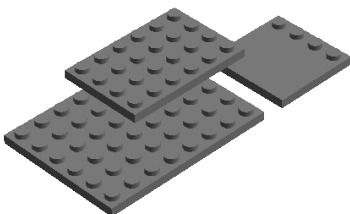

Dark Grey

Bricks

unmodified

Dark Grey

Special Bricks

modified elements

Dark Grey

Plates & Tiles

small sizes (1x)

Dark Grey

Plates & Tiles

large sizes (4x +)

Dark Grey

Plates & Tiles

medium sizes (2x, 3x)

Dark Grey

Slopes & Curves