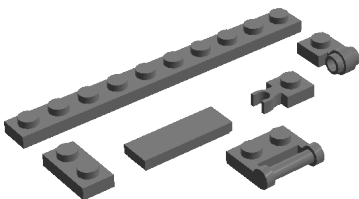

Dark Grey

Bricks

unmodified

Dark Grey

Special Bricks

modified elements

Dark Grey

Plates & Tiles

small sizes (1x)

Dark Grey

Plates & Tiles

large sizes (4x +)

Dark Grey

Plates & Tiles

medium sizes (2x, 3x)

Dark Grey