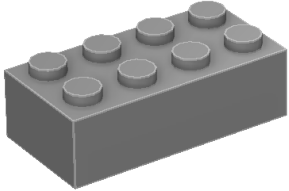

Dark Grey

Bricks

unmodified

Dark Grey

Special Bricks

modified elements

Dark Grey

Plates & Tiles

small sizes (1x)

Dark Grey

Plates & Tiles

large sizes (4x +)

Dark Grey

Plates & Tiles

medium sizes (2x, 3x)

Dark Grey